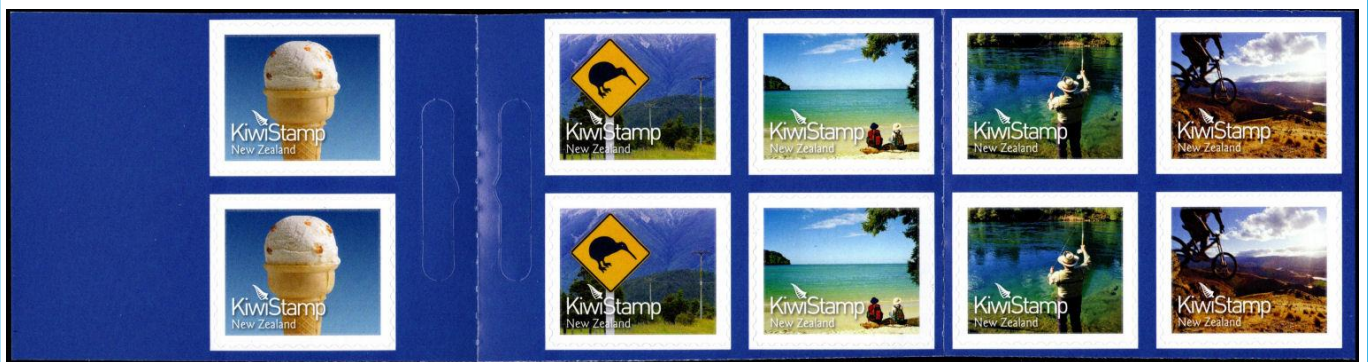

Towards the end of 2013, a change was made to the printers, with Southern Colour Print Ltd, Dunedin taking over. On November 15, 2013, a second reprint was issued. This reprint had significant changes to the original and first reprint. The booklet was now 58mm wide. The image on the cover had been cropped differently. This is best observed by looking at the position of the telegraph pole. The pole passes through the "Ze" of New Zealand Post on the original, and "an" of Zealand on the reprint. The cover is also a lighter blue. On the reverse is the 2-Kiwi reprint symbol, and also a new code above the barcode.

This version went through a total of 15 reprints, all identified by 1 through 15-Kiwi reprint symbols on the reverse. By the time the 15th reprint occurred in 2020, the colour of the cover had evolved into a deeper blue than the original.

A KiwiStamp will always be worth the required postage of a Standard Post medium letter (domestic).
Easy to understand... Simple to use.
The KiwiStamp from New Zealand Post.

9 Roulettes

19 Roulettes

NEW ZEALAND