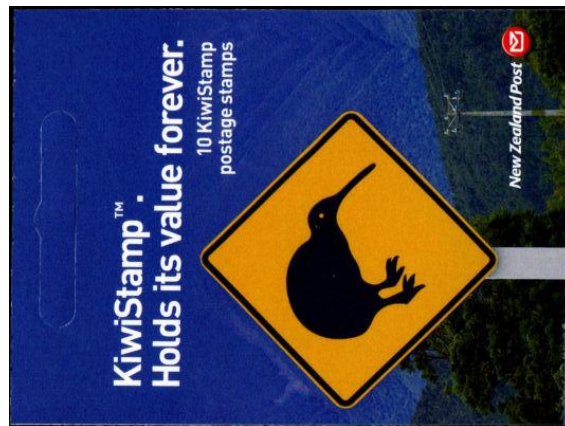

A KiwiStamp will always be worth the required postage of a Standard Post medium letter (domestic).
Easy to understand... Simple to use.
The KiwiStamp from New Zealand Post.

9 Roulettes

19 Roulettes

NEW ZEALAND

Reprint 15 Kiwis - Darker Blue Cover

2021 \$18.00 Waikato River Booklet

Another rate increase to the Rest Of The World, saw a new \$18.00 booklet featuring the Waikato River released on June 2, 2021. It contained 5 x \$3.60 Waikato River self adhesive stamps. It had a red foldable cover (two folds) incorporating a hanging slot. Two stamps are backed onto the front cover, with three on the middle panel. On the bottom panel are two large International Airmail labels.

2021 KiwiStamp NVI Booklet

After being around since 2011 and going through an enormous number of reprints, the KiwiStamp NVI booklet was updated with new images on June 2, 2021.

Featuring an image of scenic beauty, it contained 10 x no value self adhesive stamps. The stamps featured five classic New Zealand outdoor activities in pairs. The booklet had a blue foldable cover (two folds) incorporating a hanging slot. Two stamps are backed onto the front cover.