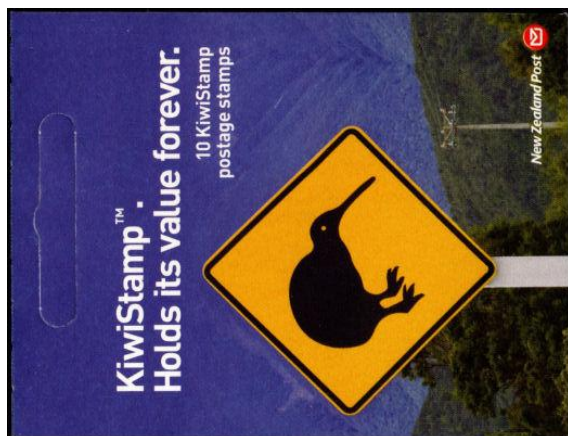

Towards the end of 2013, a change was made to the printers, with Southern Colour Print Ltd, Dunedin taking over. On November 15, 2013, a second reprint was issued. This reprint had significant changes to the original and first reprint. The booklet was now 58mm wide. The image on the cover had been cropped differently. This is best observed by looking at the position of the telegraph pole. The pole passes through the "Ze" of New Zealand Post on the original, and "an" of Zealand on the reprint. The cover is also a lighter blue. On the reverse is the 2-Kiwi reprint symbol, and also a new code above the barcode.

On May 9, 2014, another reprint occurred. This was not treated as a reprint, as there were no reprint symbols on the reverse. However there were other changes. The wording on the left of the two stamps on the inside cover was removed. A new barcode was issued, and the code above the barcode was changed. It was like we were starting again.

This version went through a total of 15 reprints, all identified by 1 through 15-Kiwi reprint symbols on the reverse. By the time the 15th reprint occurred in 2020, the colour of the cover had evolved into a deeper blue than the original.